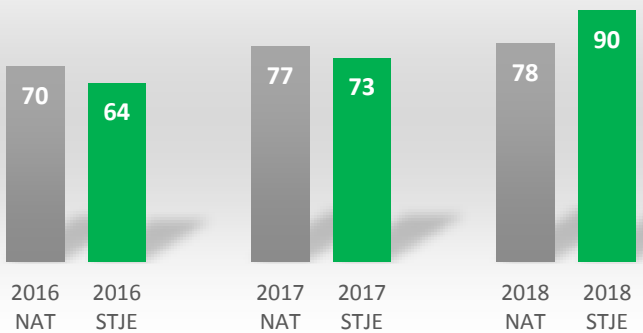

St John the Evangelist Church School

Key Stage 2 Results Over Time (3 Year Trend)

Key Stage 2 Reading

Reading Progress 2016 to 2018

Key Stage 2 Writing

Writing Progress 2016 to 2018

Key Stage 2 Maths

Maths Progress 2016 to 2018

Key Stage 2 Combined