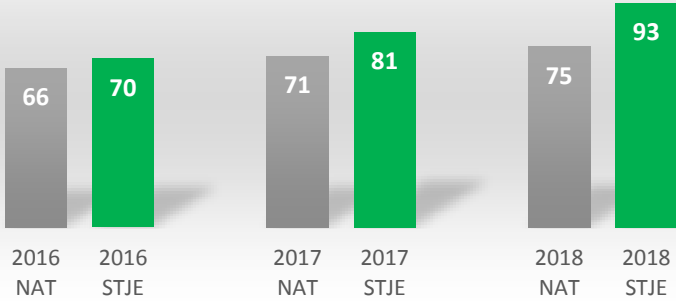

St John the Evangelist Church School

Key Stage 2 Results Over Time (3 Year Trend)

Key Stage 2 Reading

Reading Progress 2016 to 2018

Key Stage 2 Writing

Writing Progress 2016 to 2018

Key Stage 2 Maths

Maths Progress 2016 to 2018

Key Stage 2 Combined