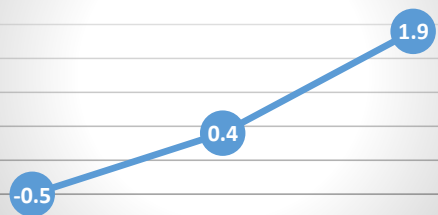

St John the Evangelist Church School

Key Stage 2 Results Over Time (3 Year Trend)

Key Stage 2 Reading

Reading Progress 2016 to 2018

Key Stage 2 Writing

Writing Progress 2016 to 2018

Key Stage 2 Maths

Maths Progress 2016 to 2018

Key Stage 2 Combined