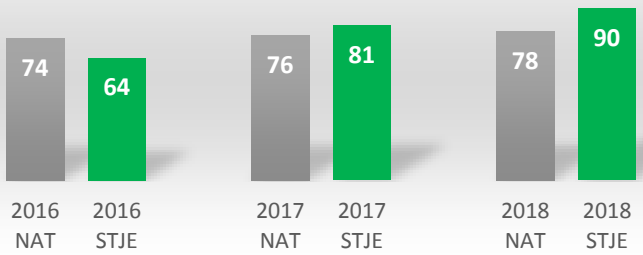

St John the Evangelist Church School

Key Stage 2 Results Over Time (3 Year Trend)

Key Stage 2 Reading

Reading Progress 2016 to 2018

Key Stage 2 Writing

Writing Progress 2016 to 2018

Key Stage 2 Maths

Maths Progress 2016 to 2018

Key Stage 2 Combined