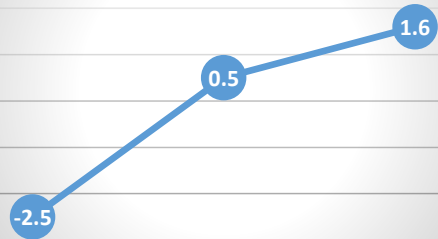

St John the Evangelist Church School

Key Stage 2 Results Over Time (3 Year Trend)

Key Stage 2 Reading

Reading Progress 2016 to 2018

Key Stage 2 Writing

Writing Progress 2016 to 2018

Key Stage 2 Maths

Maths Progress 2016 to 2018

Key Stage 2 Combined