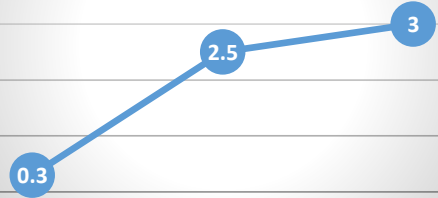

St John the Evangelist Church School

Key Stage 2 Results Over Time (3 Year Trend)

Key Stage 2 Reading

Reading Progress 2016 to 2018

Key Stage 2 Writing

Writing Progress 2016 to 2018

Key Stage 2 Maths

Maths Progress 2016 to 2018

Key Stage 2 Combined